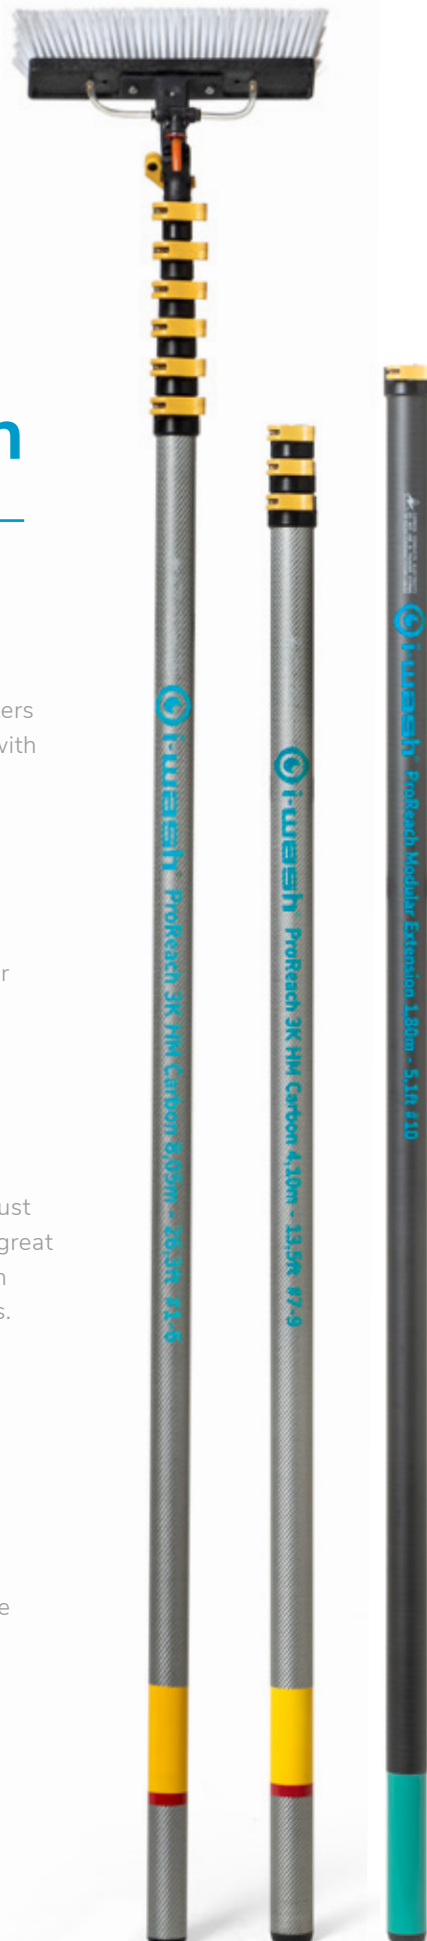

i-wash Pro Reach

Safety

With a reach of up to 18,5 meters operators can clean windows with both feet on the ground.

Material

High Modulus 3K carbon fiber

Great rigidity

The Pro Reach is the most robust shorter pole on the market with great rigidity even when used with extensions up to 18.5 meters.

Take it with you anywhere

It's collapsed size without the brush is only 1.57 meters so it can fit in any van.

Extend your possibilities

The rigid and very light extendable carbon poles will make sure you will have the right length for every job, will let you work effectively, and save time. Extension Part 1 has 3 poles and gives an extra height of 4.10 m. Extension Part 2 gives you 1.80 m extra per pole. The maximum working height you can reach with all extensions is 18.5 m.

Agile & light