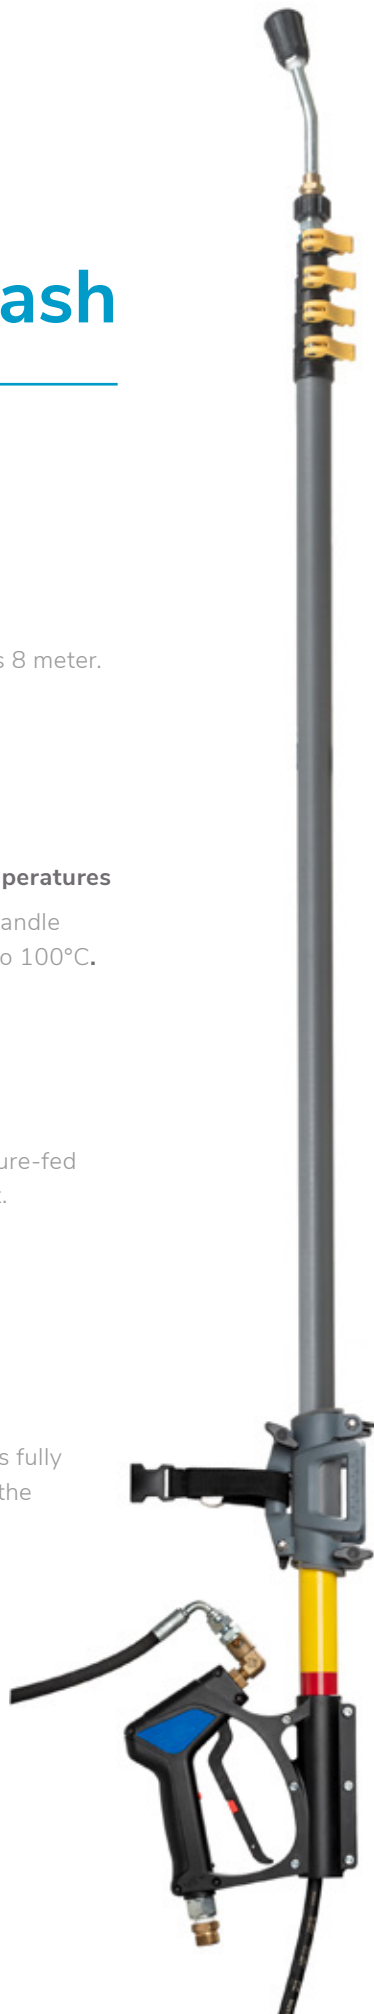

Power Wash

Working height

Maximum working height is 8 meter.

Working with extreme temperatures

The Power Wash can handle temperatures from -10°C to 100°C.

Power Wash

The best balanced pressure-fed pole on the market.

Easy to use

The Power Wash comes fully assembled, just add the nozzle to the tip.

Work ergonomically

In combination with the high pressure tube add-on of the i-suit you are able to work ergonomically and improve your work performance. The add-on will also keep the Power Wash balanced.

Cleaning outer walls

With 200 Bar the Power Wash offers a solution for any high pressure cleaning task! Easily clean outer walls without having to use an aerial work platform.

Stable & effective