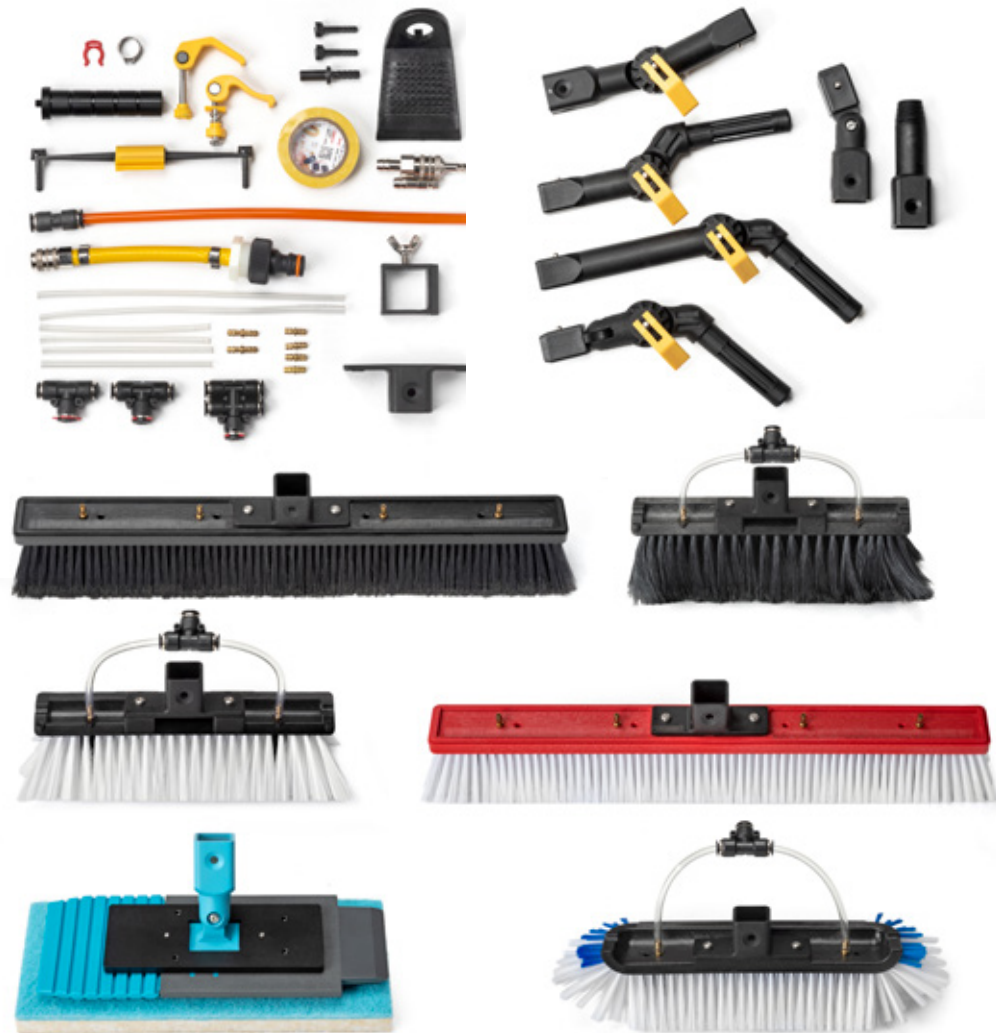

## Cleaning outer walls

With 200 Bar the Power Wash offers a solution for any high pressure cleaning task! Easily clean outer walls without having to use an aerial work platform.

### Toolbox for every job

A well-equipped toolbox is essential for completing different window cleaning jobs. i-wash has a solution available for every job, all combined in one handy toolbox. The contents of toolbox include accessories, brushes, goosenecks, extenders, swivel movement, spray systems, and spare parts.