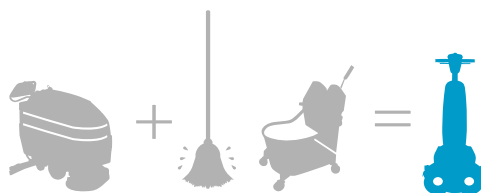

imop® Lite

The imop Lite is lighter than the i-mop XL, making it the smallest and lightest machine available in the i-mop range.

By expanding its current range of i-mops, i-team is offering a tool with outstanding maneuverability and portability, making it perfect for mobility cleaning.

The imop Lite can go in even smaller spaces than its bigger brother, the i-mop XL. From the improved control panel to the new water overflow protection mechanism, everything is designed to make it even more user friendly.

It all adds up to make cleaning, quick, simple and fun.

So let's welcome your new co-worker to the team and start REAL cleaning.

Scrubber dryer with the flexibility of a flat mop