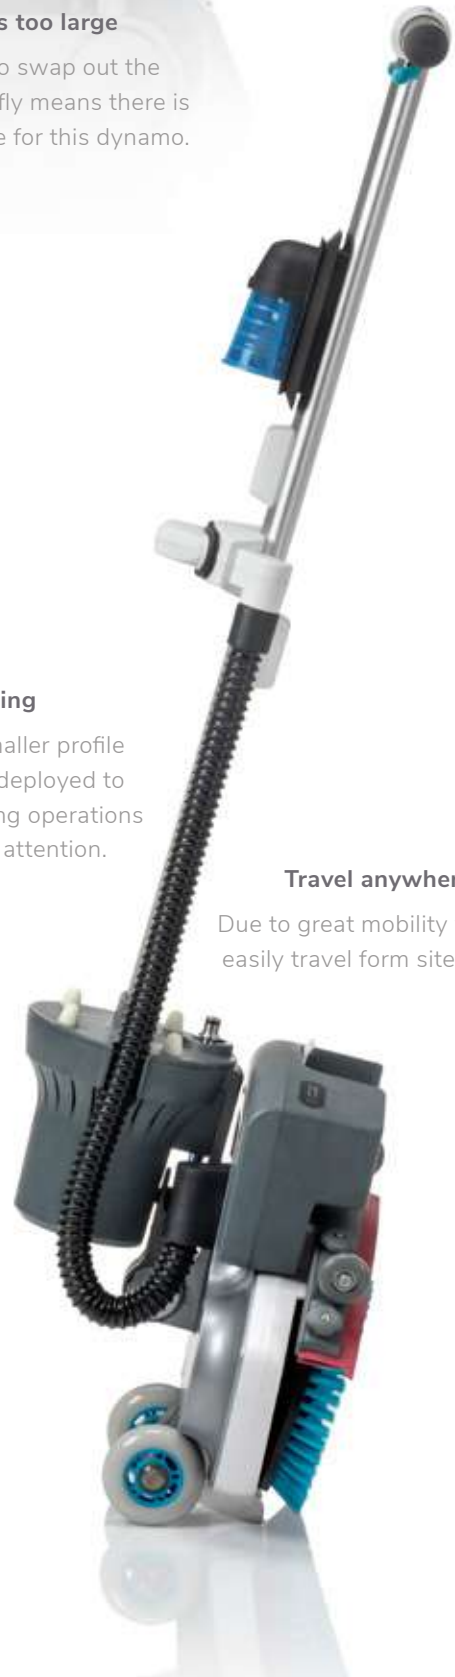

No job is too large

Being able to swap out the battery on the fly means there is no job too large for this dynamo.

Mechanized cleaning

The imop Lite means fast efficient mechanized cleaning in areas that up until now could only be done manually by hand.

Mobility cleaning

Its light weight and smaller profile allows it to be quickly deployed to isolated areas for cleaning operations that need immediate attention.

Travel anywhere

Due to great mobility you can easily travel form site to site.

Easy operation

No PhD required to operate this machine. We have done all the programming for you. All it takes is a simple push of the button to select the desired operating mode.